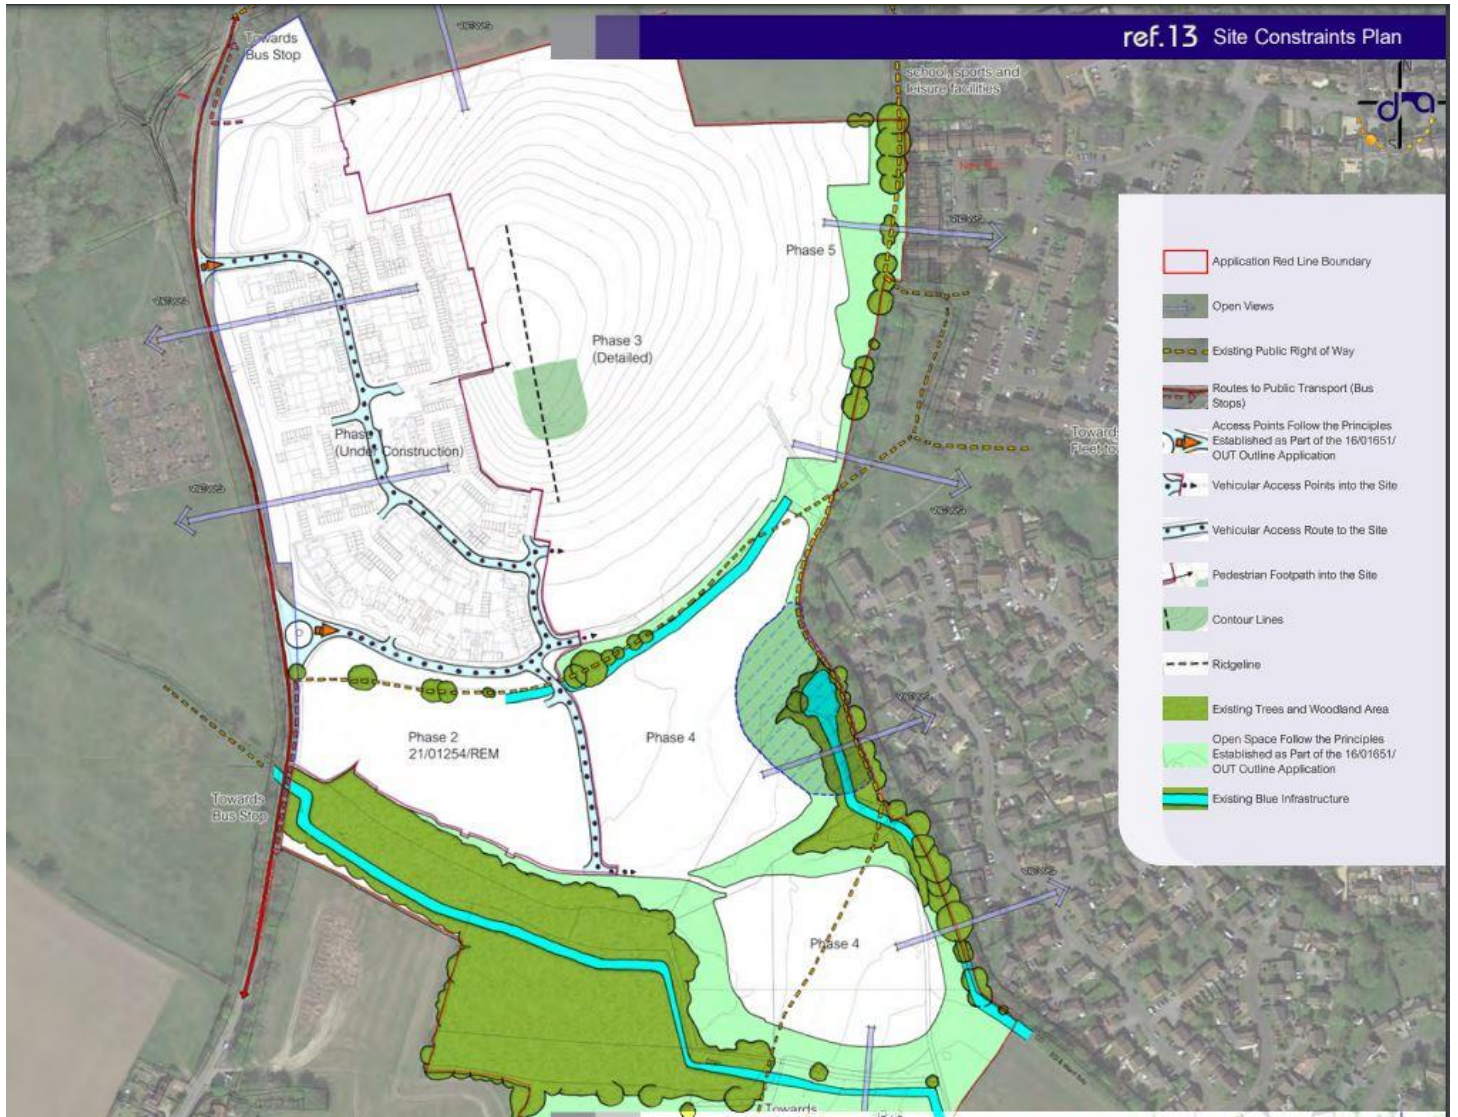

Location Plan

Masterplan showing Phases

Contextual Site Plan from Design and Access Statement

Indicative Streetscenes

ref.121: Proposed Street Scene - showing dwellings along the Community Greenway.

Indicative Streetscenes

Community Greenway (Boulevard) Character Area

Modern architecture shown in the community Greenway – Each individual but follow a similar architectural theme in material and design.

Community Greenway (Hillside) Character Area

Indicative Streetscenes

Neighbourhood Housing Character Area

An eclectic mix of traditional building forms, designs, massing and architectural detailing creating more informal and varied street designs and more intimate spaces.

Indicative streetscenes

Illustrative views of Boulevard Character Area (top) and Hillside (bottom) within Community Greenway

Green Spaces sketches and indicative illustration at centre of development

Indicative sketches of northern open space