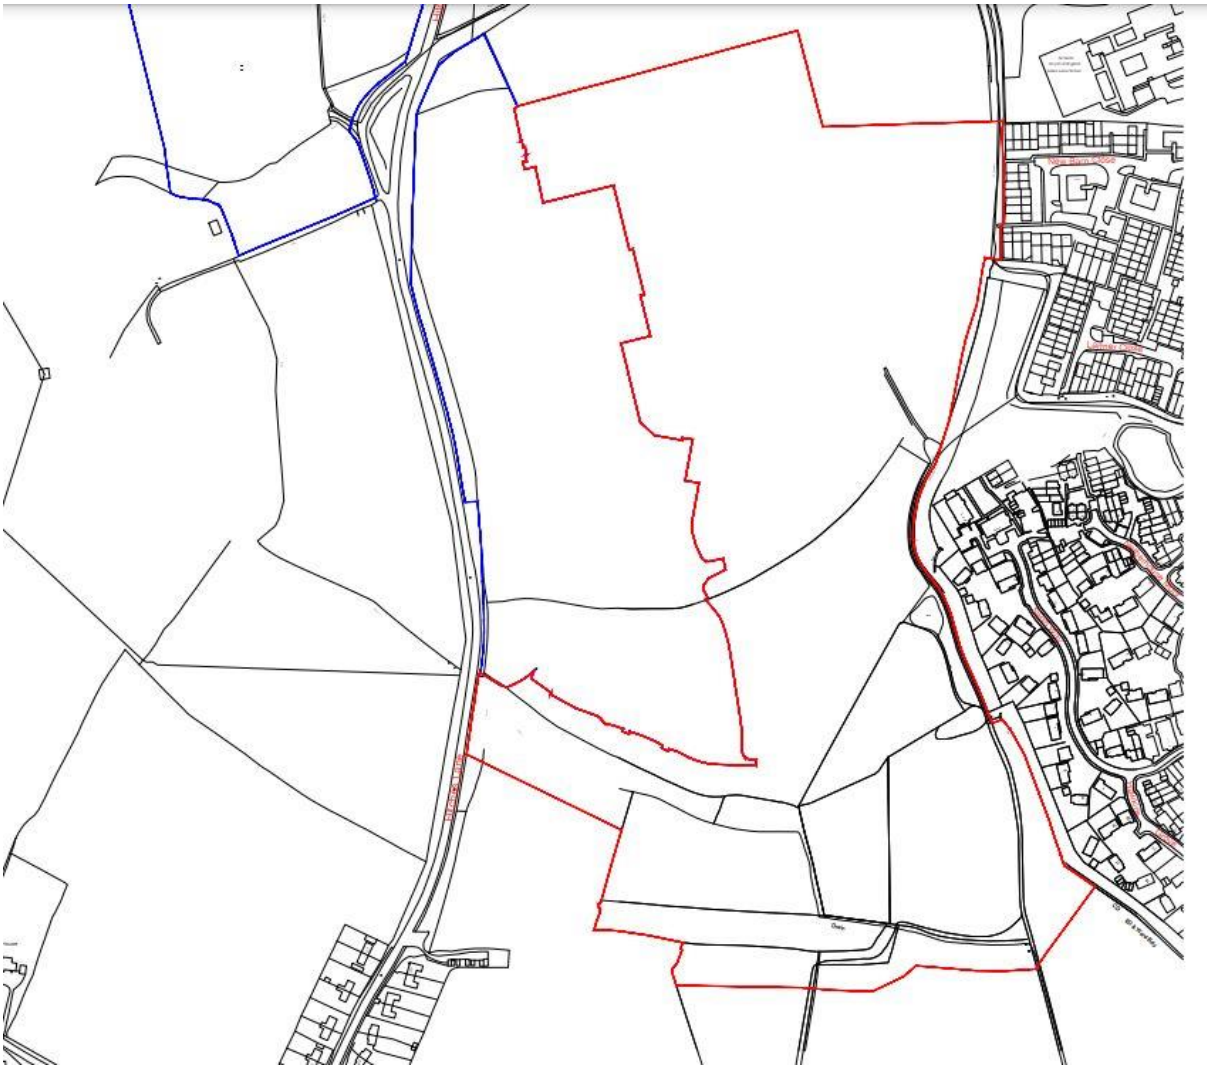

Location Plan

Masterplan showing Phases

Contextual Site Plan from Design and Access Statement

Indicative Streetscenes

ref.121: Proposed Street Scene - showing dwellings along the Community Greenway.

Indicative Streetscenes

Community Greenway (Boulevard) Character Area

Modern architecture shown in the community Greenway – Each individual but follow a similar architectural theme in material and design.

Community Greenway (Hillside) Character Area

Indicative Streetscenes

Neighbourhood Housing Character Area

An eclectic mix of traditional building forms, designs, massing and architectural detailing creating more informal and varied street designs and more intimate spaces.

Indicative streetscenes

Illustrative views of Boulevard Character Area (top) and Hillside (bottom) within Community Greenway

Green Spaces sketches and indicative illustration at centre of development

Indicative sketches of northern open space